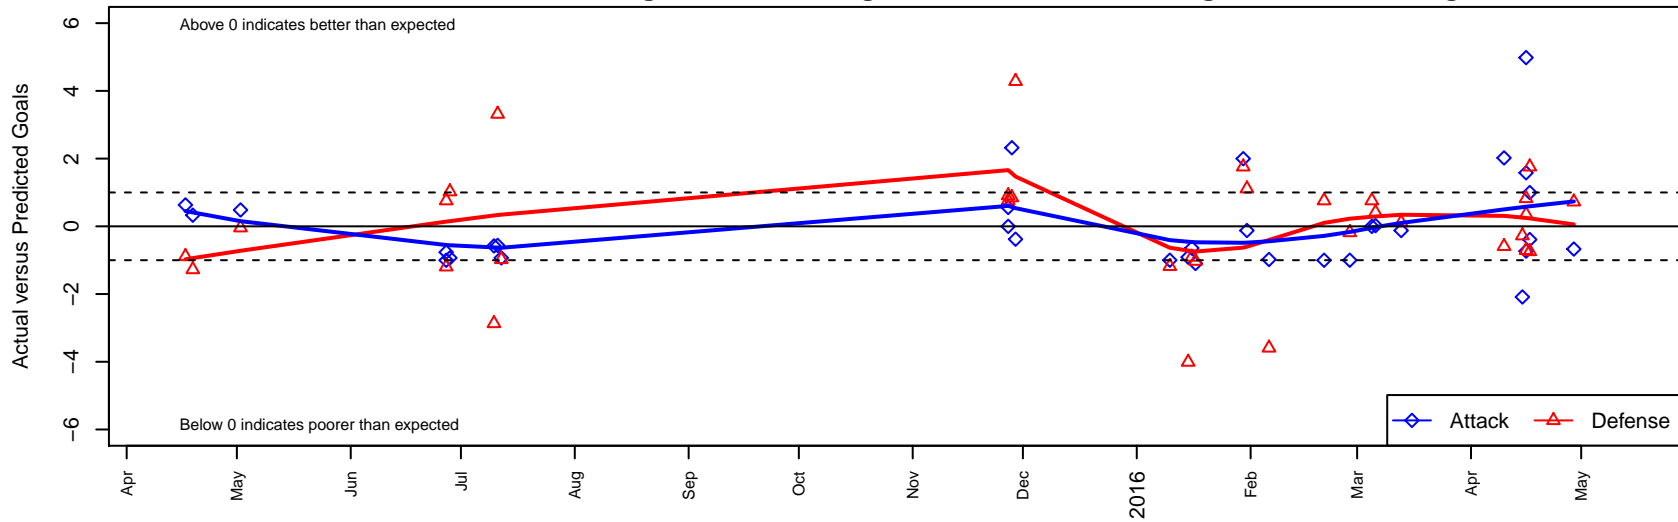

FPSC Fury Black G98

Franklin Pierce SC
 Tacoma, WA
 G98 total strength=1401
 attack=10.36 defense=6.21
 fall league = PSPL WSPL 2 U17

alt names used:
 FPSC FURY G98 BLACK (WA)
 FPFC Fury G98 Black
 FPSC FURY G98 BLACK (WA)
 FPSC Fury G98 Black
 FPSC Fury G98 Black
 FPSC Fury G98 Black
 FPSC FURY ()
 FPSC FURY G98 BLACK (WA)

FPSC Fury Black G98
 Dots are actual minus expected GF (blue circles) and GA (red triangles).
 Blue line is smoothed change in attack strength. Red is smoothed change in defense strength.

**attack and defense variance (black dot)
relative to other teams
and top 10 in region**