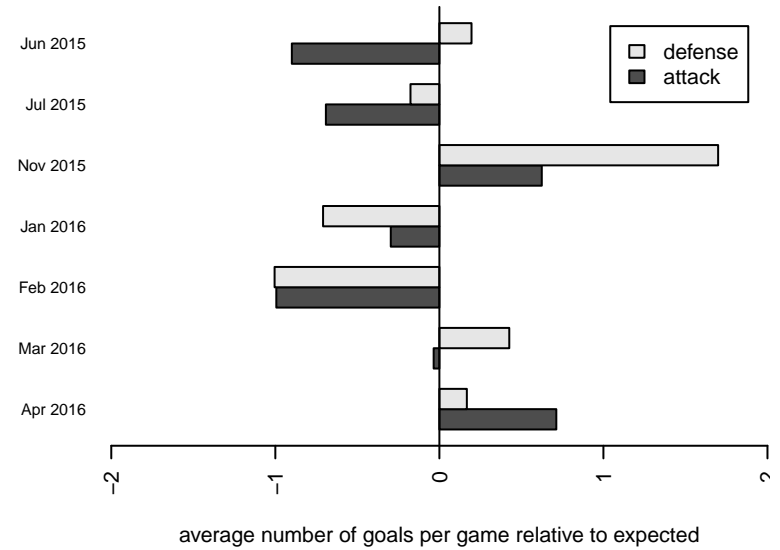

Performance relative to 13 month average