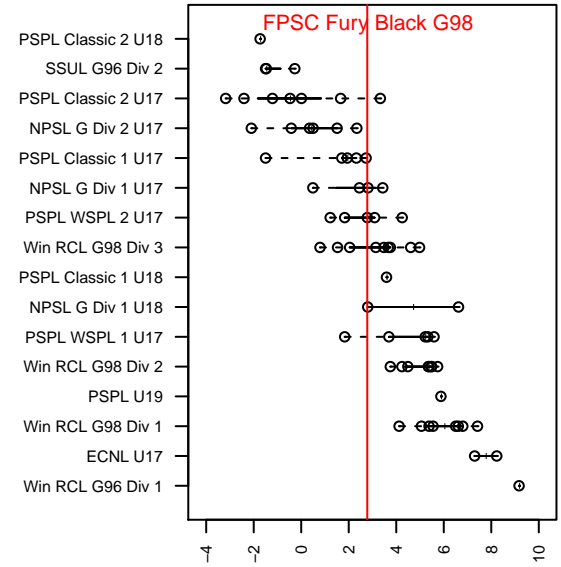

**attack and defense rating
relative to others at age
and all opponents in last 13 months**