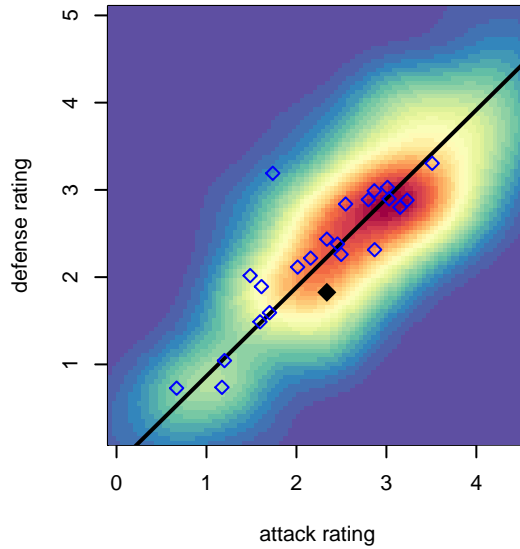

**attack and defense rating
relative to others at age
and all opponents in last 13 months**