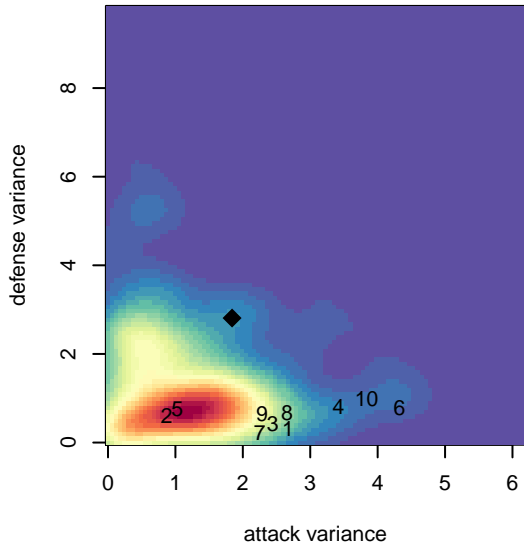

FPSC Fury Black G98

Franklin Pierce SC
 Tacoma, WA
 G98 total strength=1401
 attack=10.36 defense=6.21
 fall league = PSPL WSPL 2 U17

alt names used:
 FPSC FURY G98 BLACK (WA)
 FPFC Fury G98 Black
 FPSC FURY G98 BLACK (WA)
 FPSC Fury G98 Black
 FPSC Fury G98 Black
 FPSC Fury G98 Black
 FPSC FURY ()
 FPSC FURY G98 BLACK (WA)

FPSC Fury Black G98
 Dots are actual minus expected GF (blue circles) and GA (red triangles).
 Blue line is smoothed change in attack strength. Red is smoothed change in defense strength.

**attack and defense variance (black dot)
relative to other teams
and top 10 in region**