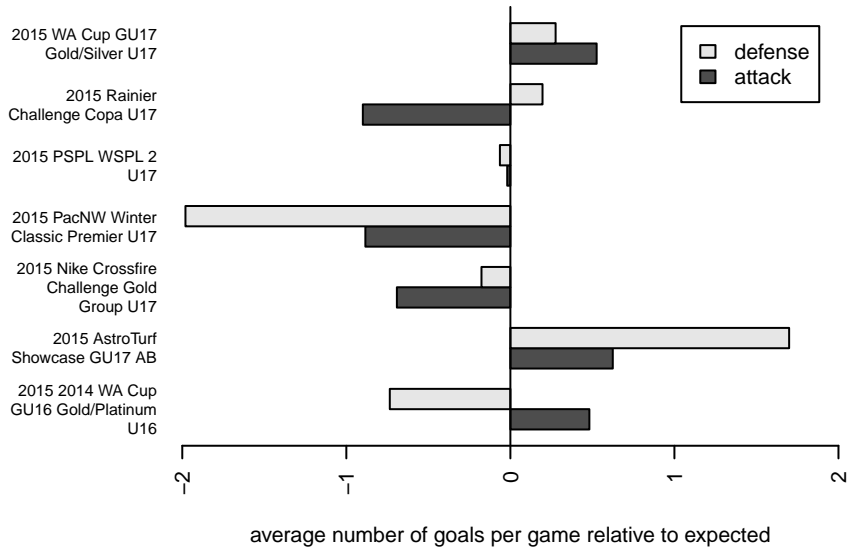

Performance relative to 13 month average